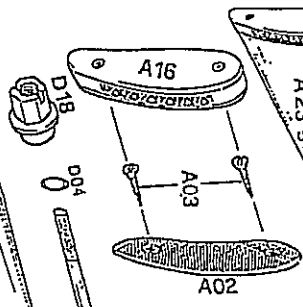

SEMI - AUTO **EURO LION** CAL. 12/76 MM. 3" CH.

FABBARIO
MADE IN ITALY 100%