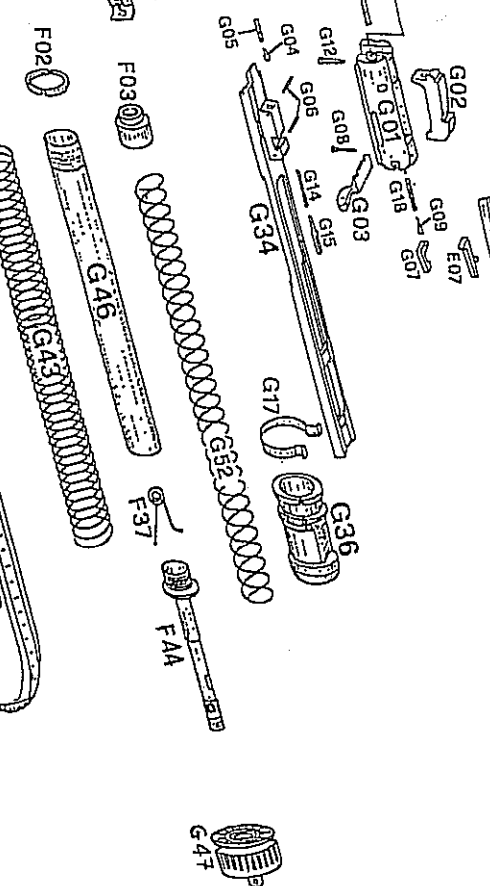

SEMI - AUTO **EURO LION** CAL. 12/76 MM. 3" CH.

FABBARIO
MADE IN ITALY 100%