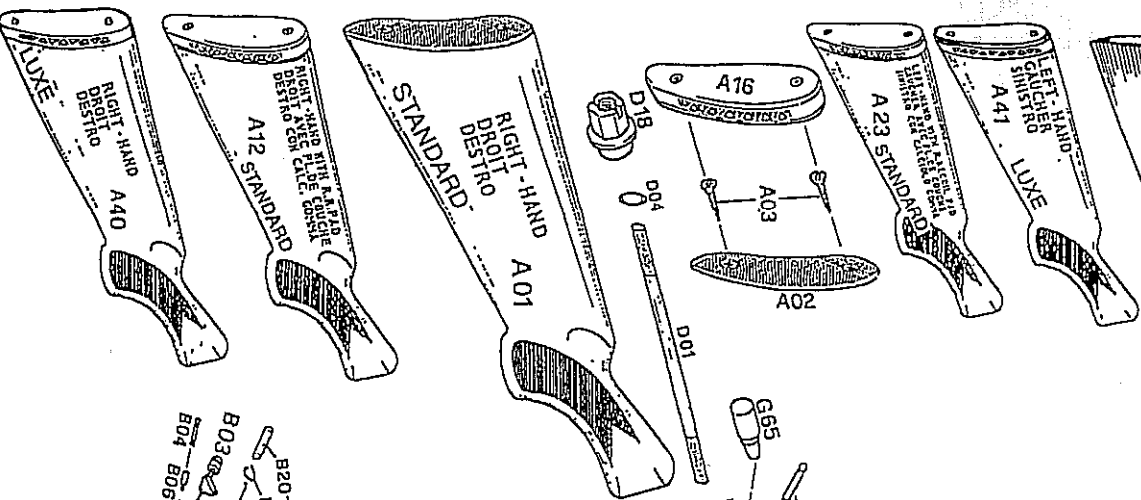

SEMI - AUTO **EURO LION** CAL. 12/76 MM. 3" CH.

FABBARIO
MADE IN ITALY 100%